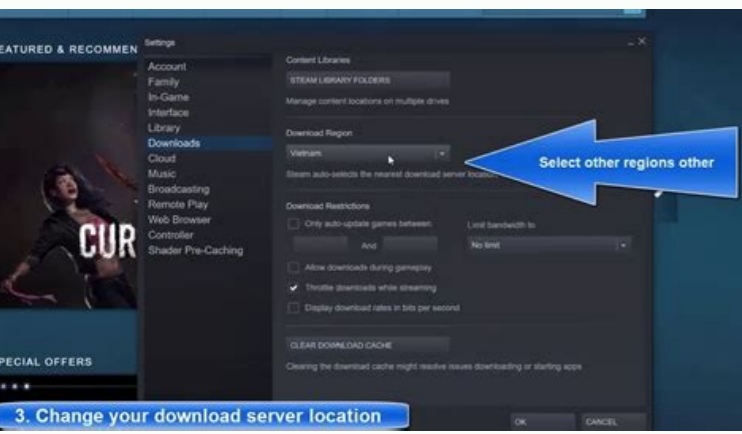

Steam speed drops after a while

STEAM Drop-in Sessions

Science, Technology, Engineering, Art, and Mathematics

Hands on science at Phoenix Live Bar & Bistro, The Terrace, 1st Floor of the Harvey Centre, Harlow (next door to Cineworld)

Wednesday 19 February 2020, 10am to 3.30pm

Free interactive, fun and exciting drop-in activities suitable for children of all ages.

Come and take part in a variety of science linked activities

Children must be accompanied by an adult. Free tea and coffee and baby/toddler play area available.

Harlow Council in partnership with Public Health England

Download speed drops after a few minutes. Steam download speed drops after a while.